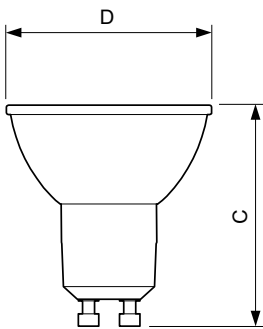

Målskitse

GU10 230V5.5W-50W360lm40D 4000K GU10 Dim

Product	D	C
MASTER LED ExpertColor LED ExpertColor 5.5-50W GU10 940 36D	50 mm	54 mm

Fotometriske data

MASTER LEDspot ExpertColor MV 50W GU10 940 36D

MASTER LEDspot ExpertColor MV