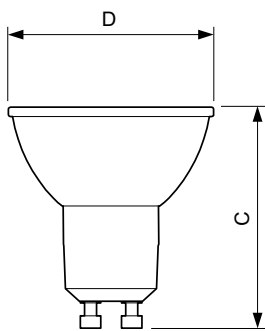

Målskitse

GU10 230V5.5W-50W360lm40D 4000K GU10 Dim

Product	D	C
MASTER LED ExpertColor 5.5-50W GU10 940 36D	50 mm	54 mm

Fotometriske data

MASTER LEDspot ExpertColor MV 50W GU10 940 36D

MASTER LEDspot ExpertColor MV