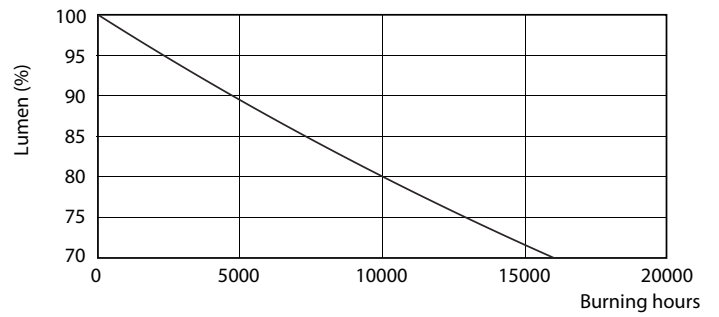

CorePro LEDbulb

Levetid

LEDbulb 100W E27 840 FR A60