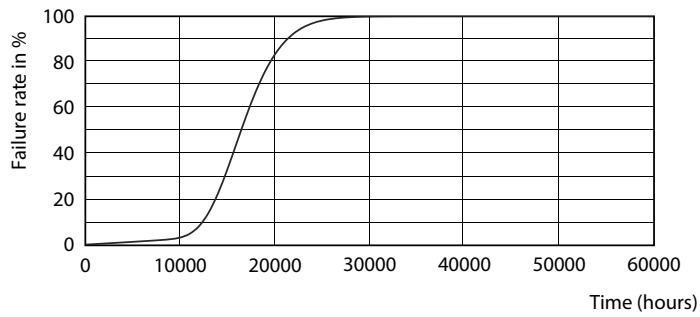

CorePro LEDbulb

Levetid

LEDbulb 100W E27 840 FR A60