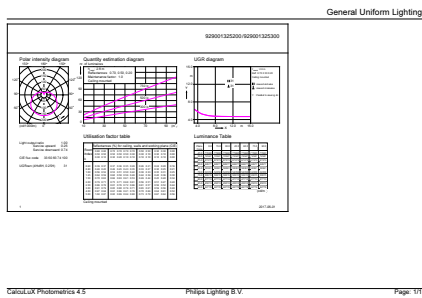

Photometric data

LEDbulb 60W E14 827 FR P48