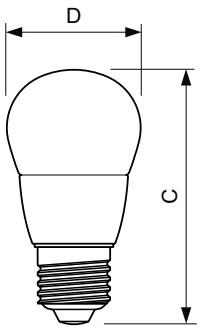

Product data

General Information	
Cap-Base	E27 [E27]
RoHS mark	RoHS mark
Nominal Lifetime (Nom)	15000 h
Switching Cycle	50000X
Technical Type	7-60W
Light Technical	
Color Code	827 [CCT of 2700K]
Luminous Flux (Nom)	806 lm
Luminous Flux (Rated) (Nom)	806 lm
Color Designation	Warm White (WW)
Correlated Color Temperature (Nom)	2700 K
Luminous Efficacy (rated) (Nom)	115.00 lm/W
Color Consistency	<6
Color Rendering Index (Nom)	80

Dimensional drawing

Candle 230V 8-60W 806lm 2700K E27 ND FR

Product	D	C
CorePro lustre ND 7-60W E27 827 P48 FR	48 mm	93 mm

Photometric data

LEDbulb 60W E14 827 FR P48

LEDbulb 60W E14 827 FR P48

CorePro LED candles and lusters