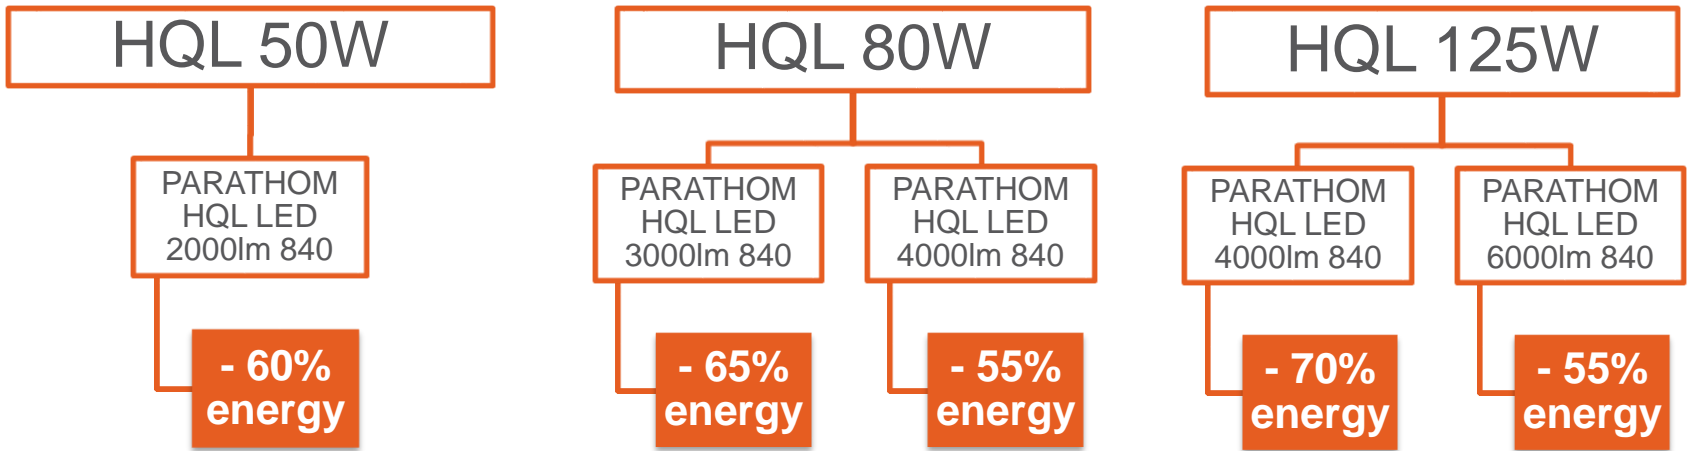

PARATHOM® HQL LED

HQL replacement

PRELIMINARY

Very high energy savings compared with HQL, up to -70%.

	PARATHOM HQL LED 2000lm 840	PARATHOM HQL LED 2500lm 840	PARATHOM HQL LED 3000lm 840	PARATHOM HQL LED 4000lm 840	PARATHOM HQL LED 6000lm 840
HQL 50W 2000 lm					
HQL 80W 3800 lm					
HQL 125W 6000 lm					

■ 1:1 initial HQL flux package

■ Similar lumen flux package as HQL at end of life.