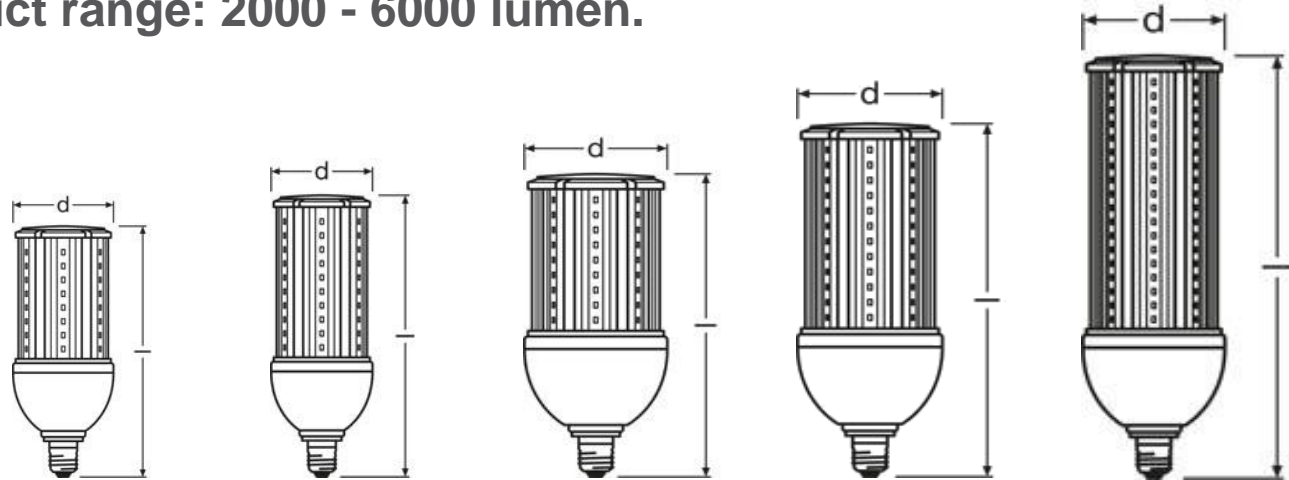

Samples May 2016
Launch July 2016

E27
198 - 264 VAC
50/60 Hz
Power factor > 0.9
4 kV surge protection
IP60 driver housing (potted)

Aluminum heat-sink
-20 to +50°C ambient temperature
IP60 LED module

30,000 hrs life time*

(VDE planned to be available 2 months after launch)

PARATHOM® HQL LED

Product Portfolio Overview

PRELIMINARY

Complete product range: 2000 - 6000 lumen.

	PARATHOM HQL LED 2000lm 840	PARATHOM HQL LED 2500lm 840	PARATHOM HQL LED 3000lm 840	PARATHOM HQL LED 4000lm 840	PARATHOM HQL LED 6000lm 840
Lumen	2000 lm	2500 lm	3000 lm	4000 lm	6000 lm
Wattage	18 W	24 W	27 W	36 W	54 W
Diameter	70 mm		93 mm		
Length	166 mm	186 mm	205 mm	235 mm	265 mm
Weight	~350 g	~400 g	~750 g	~800 g	~950 g