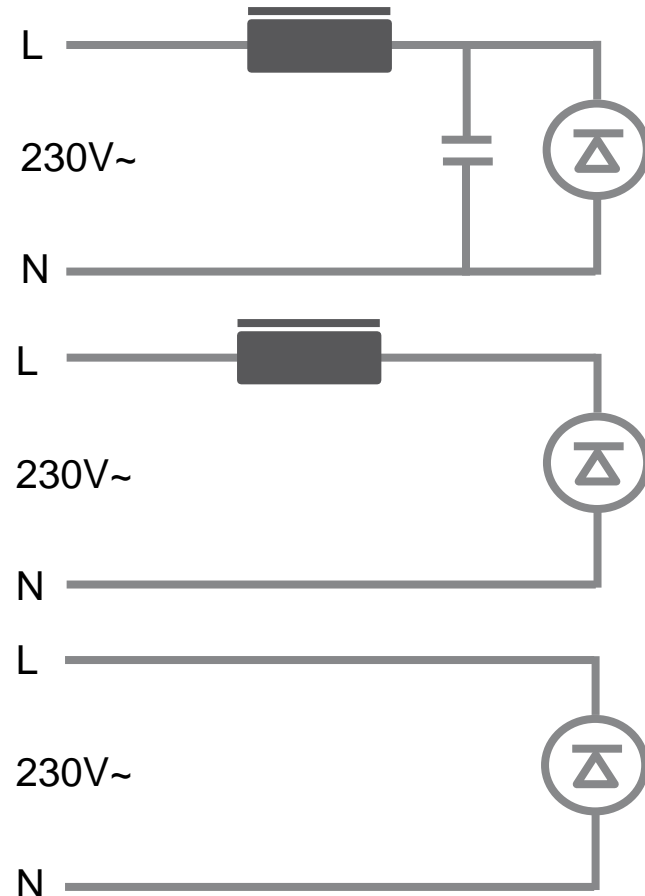

PARATHOM® HQL LED

HQL replacement

PRELIMINARY

HQL LED in HQL systems.

Using HQL LED in full HQL system:

- Higher overall power consumption
- Extremely high reactive power, due to mismatch of capacitor rating, $PF < 0,5!$
- Potential long-term damage to choke, caused by current deviation

Removed capacitor:

- Higher overall power consumption
- Potential long-term damage to choke, caused by current deviation

Removed capacitor and choke:

- + Best possible energy savings
- + Best possible system service life